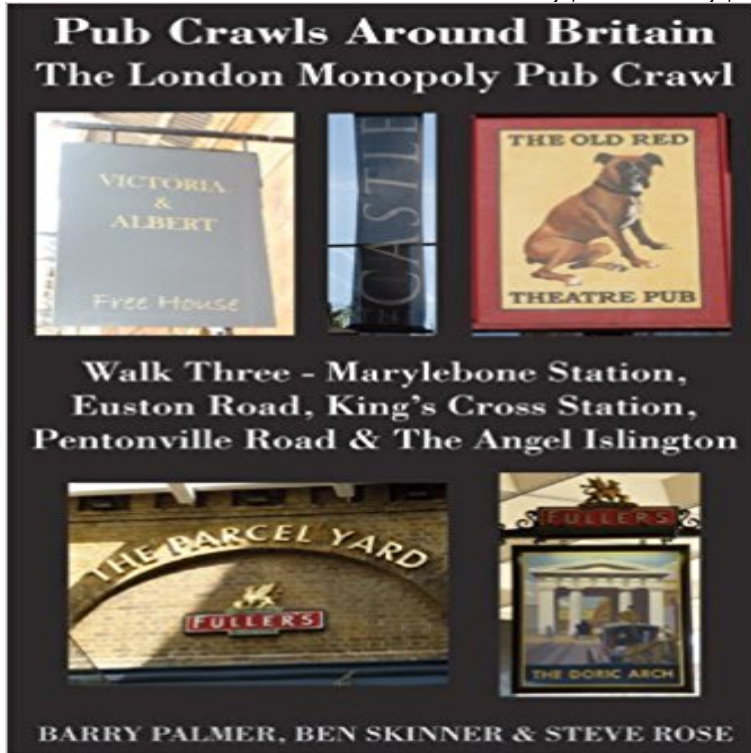

## Pub Crawls Around Britain. The London Monopoly Pub Crawl. Walk Three - Marylebone Station, Euston Road, Kings Cross Station, Pentonville Road & The Angel Islington

Have you ever tried to arrange a stag or hen do in a city or town that you are not familiar with? Do you fancy visiting some different pubs in your town but don't know the area very well? Do you fancy a country walk, but with plenty of liquid refreshment along the way? Do you want a pub crawl for students with only pubs that offer discounts? There are many pub guides out there, and there are many walking guides, but there is not a lot out there on the great British pub crawl. The Pub Crawls Around Britain series is aimed at filling this gap. We hope that you enjoy this e-book and that you will look for other books in the range for your next trip. New routes are being added all the time so keep an eye out for new ones as they appear. If you want to contribute a route, then email [steve.caron@jmdmedia.co.uk](mailto:steve.caron@jmdmedia.co.uk) with your idea and he will be in touch. The London Monopoly Pub Crawl This is a chance to get to know London and visit five very interesting pubs situated on or adjacent to the London Monopoly board layout. By visiting these pubs it allows you to visit some of London's famous landmarks, tourist attractions and some nice historic areas. All the pubs recommended in this pub crawl have been independently visited and assessed. No payment has been made to include the pub in the crawl. Other pubs on the board sequence can be visited by using one of the other four Pub Crawls in this five part series. We promote sensible drinking. Therefore, when visiting any of these pubs or taverns please enjoy yourselves and experience the pleasure they offer. Finally, in true Monopoly style, you don't need to be a Rich Uncle Pennybags to drink in or at any of these pubs. The Walk Itself: This is a linear walk that covers a reasonable distance and will take about an hour. The walk includes five pubs to visit en route and covers a total of about 3.0 miles in distance. It starts at Marylebone Railway Station and then takes