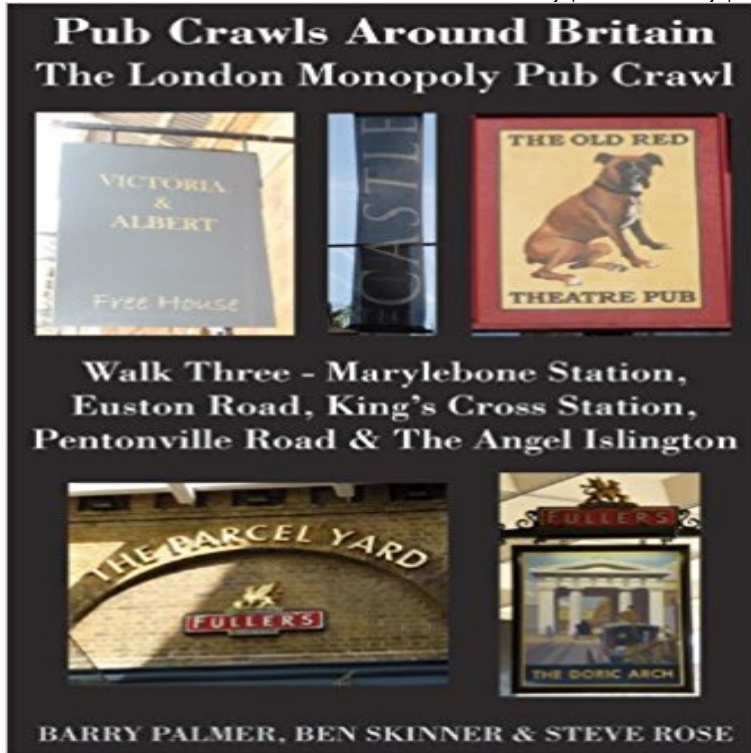

Pub Crawls Around Britain. The London Monopoly Pub Crawl. Walk Three - Marylebone Station, Euston Road, Kings Cross Station, Pentonville Road & The Angel Islington

Have you ever tried to arrange a stag or hen do in a city or town that you are not familiar with? Do you fancy visiting some different pubs in your town but don't know the area very well? Do you fancy a country walk, but with plenty of liquid refreshment along the way? Do you want a pub crawl for students with only pubs that offer discounts? There are many pub guides out there, and there are many walking guides, but there is not a lot out there on the great British pub crawl. The Pub Crawls Around Britain series is aimed at filling this gap. We hope that you enjoy this e-book and that you will look for other books in the range for your next trip. New routes are being added all the time so keep an eye out for new ones as they appear. If you want to contribute a route, then email steve.caron@jmdmedia.co.uk with your idea and he will be in touch. The London Monopoly Pub Crawl This is a chance to get to know London and visit five very interesting pubs situated on or adjacent to the London Monopoly board layout. By visiting these pubs it allows you to visit some of London's famous landmarks, tourist attractions and some nice historic areas. All the pubs recommended in this pub crawl have been independently visited and assessed. No payment has been made to include the pub in the crawl. Other pubs on the board sequence can be visited by using one of the other four Pub Crawls in this five part series. We promote sensible drinking. Therefore, when visiting any of these pubs or taverns please enjoy yourselves and experience the pleasure they offer. Finally, in true Monopoly style, you don't need to be a Rich Uncle Pennybags to drink in or at any of these pubs. The Walk Itself: This is a linear walk that covers a reasonable distance and will take about an hour. The walk includes five pubs to visit en route and covers a total of about 3.0 miles in distance. It starts at Marylebone Railway Station and then takes